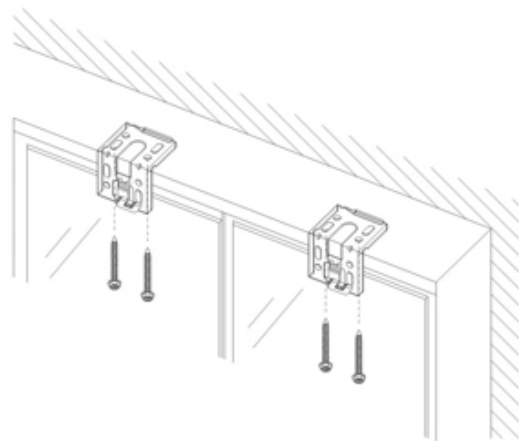

POLARIS[®] CELLULAR SHADES (CORDLESS SYSTEM) INSTALLATION INSTRUCTION

Fig(1)

Fig(2-1)

Fig(2-2)

Fig(3)

Please allow 24 hours for your shade to drop to its actual height when first installed due to the nature of the fabric.