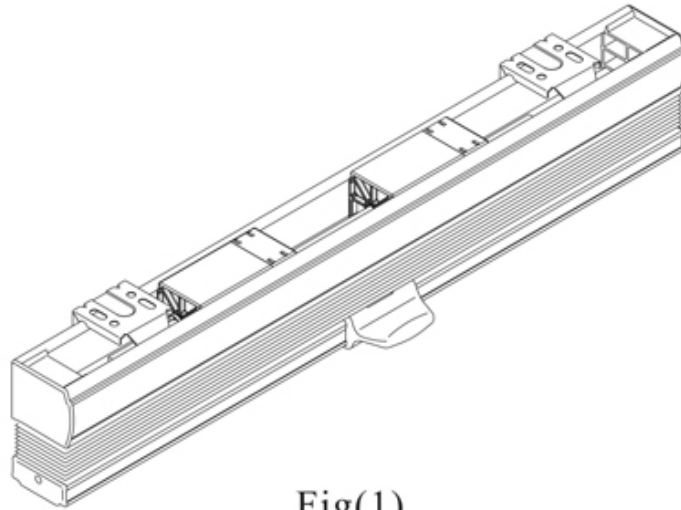

POLARIS[®] CELLULAR SHADES (CORDLESS SYSTEM) INSTALLATION INSTRUCTION

Fig(1)

Fig(2-1)

Fig(2-2)

Fig(3)

Please allow 24 hours for your shade to drop to its actual height when first installed due to the nature of the fabric.