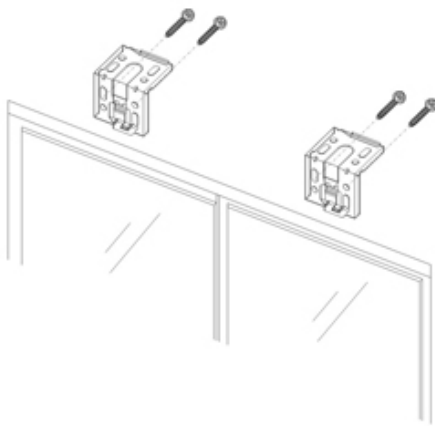

POLARIS[®] CELLULAR SHADES (CORDLESS SYSTEM) INSTALLATION INSTRUCTION

Fig(1)

Fig(2-1)

Fig(2-2)

Fig(3)

Please allow 24 hours for your shade to drop to its actual height when first installed due to the nature of the fabric.