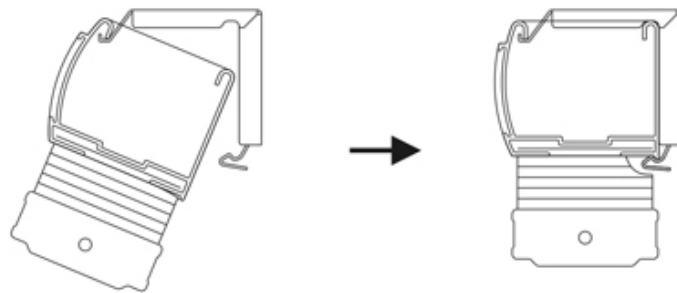

POLARIS[®] CELLULAR SHADES (CORDLESS SYSTEM) INSTALLATION INSTRUCTION

Fig(1)

Fig(2-1)

Fig(2-2)

Fig(3)

Please allow 24 hours for your shade to drop to its actual height when first installed due to the nature of the fabric.