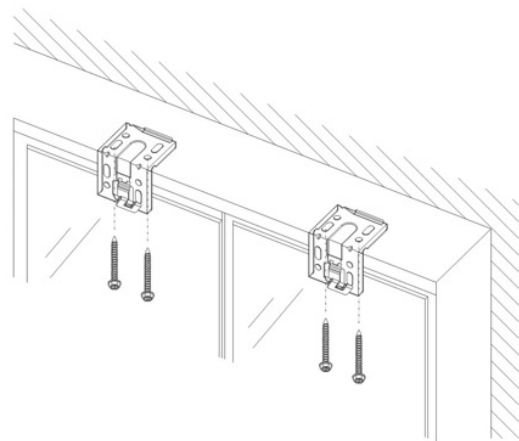

POLARIS[®] CELLULAR SHADES (CORDLESS SYSTEM) INSTALLATION INSTRUCTION

Fig(1)

Fig(2-1)

Fig(2-2)

Fig(3)

Please allow 24 hours for your shade to drop to its actual height when first installed due to the nature of the fabric.