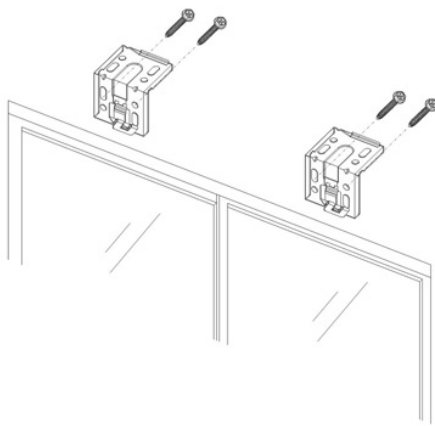

POLARIS[®] CELLULAR SHADES (CORDLESS SYSTEM) INSTALLATION INSTRUCTION

Fig(1)

Fig(2-1)

Fig(2-2)

Fig(3)

Please allow 24 hours for your shade to drop to its actual height when first installed due to the nature of the fabric.