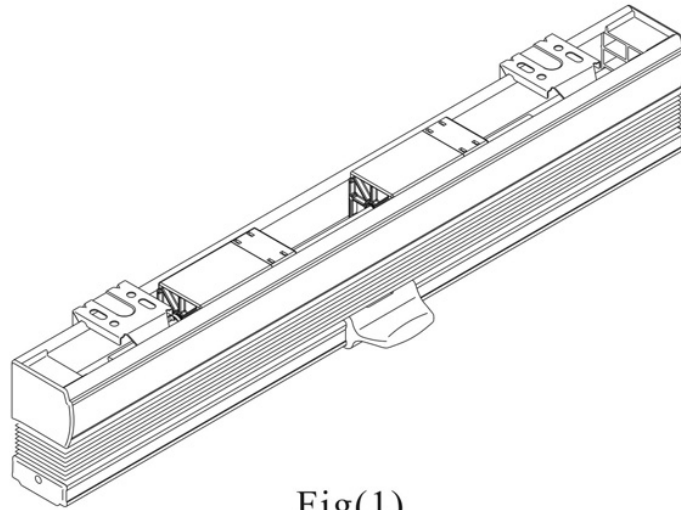

POLARIS[®] CELLULAR SHADES (CORDLESS SYSTEM) INSTALLATION INSTRUCTION

Fig(1)

Fig(2-1)

Fig(2-2)

Fig(3)

Please allow 24 hours for your shade to drop to its actual height when first installed due to the nature of the fabric.