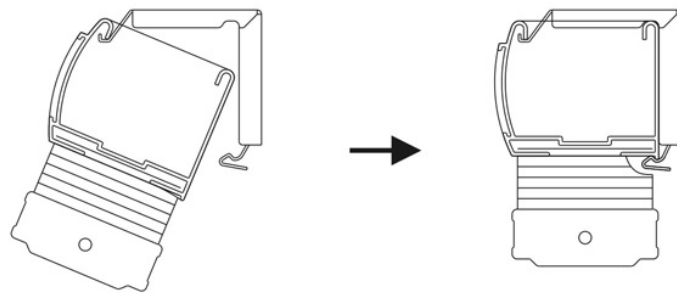

POLARIS[®] CELLULAR SHADES (CORDLESS SYSTEM) INSTALLATION INSTRUCTION

Fig(1)

Fig(2-1)

Fig(2-2)

Fig(3)

Please allow 24 hours for your shade to drop to its actual height when first installed due to the nature of the fabric.